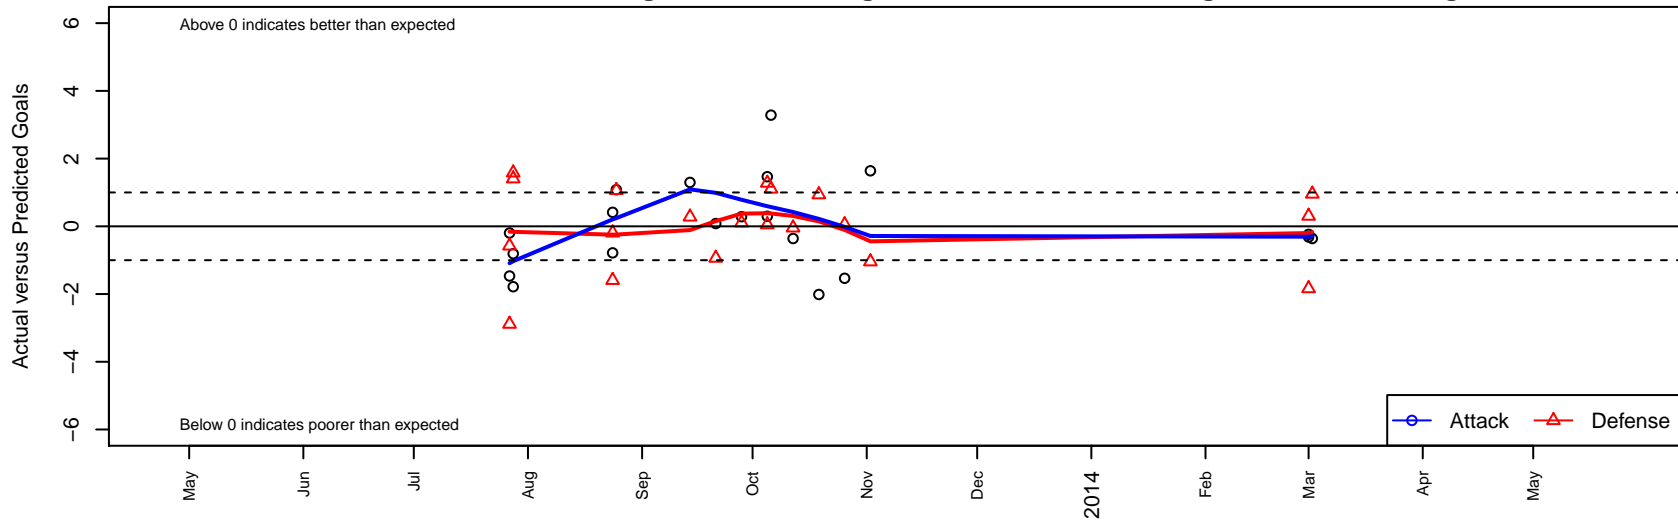

Spokane Foxes Silver G00

Spokane Foxes FC
 Spokane, WA
 G00 total strength=710
 attack=0.84 defense=0.64
 fall league = PSPL-Inland Div 2 U13
 alt names used:
 Spokane Foxes FC '00 Silver
 SPOKANE FOXES FC SILVER (WA)
 SPOKANE FOXES SILVER (WA)
 SPOKANE FOXES FOXES SILVER '00 (WA)

Venues played:
 River City Cup Girls U-13 Silver U13
 River City Challenge Girls U-13 Silver U13
 PSPL-Inland Div 2 U13
 Blue Mtn Exchange Group A U13

Spokane Foxes Silver G00
 Dots are actual minus expected GF (blue circles) and GA (red triangles).
 Blue line is smoothed change in attack strength. Red is smoothed change in defense strength.